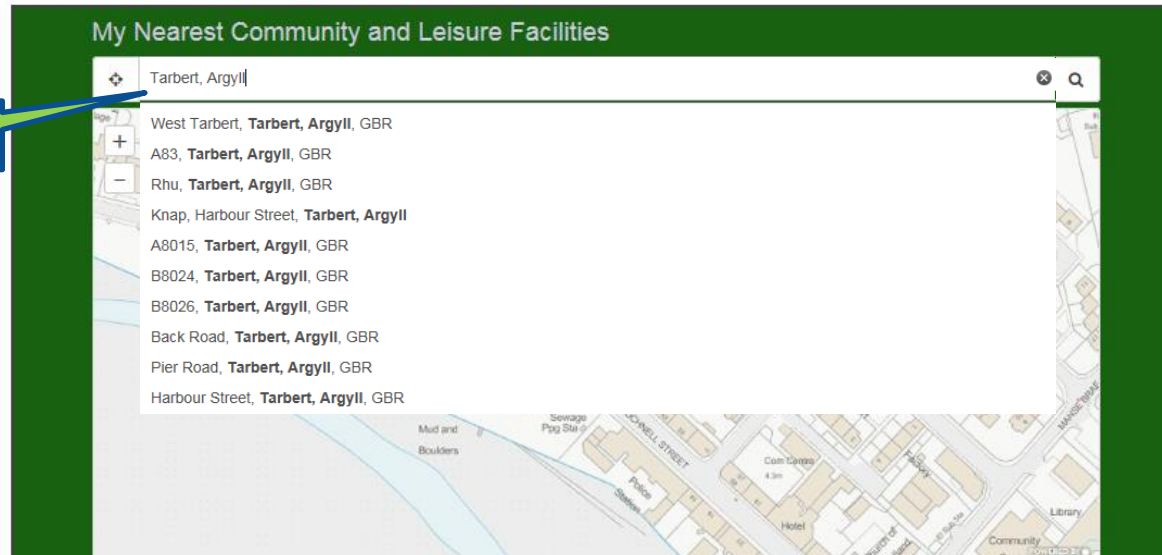

Our 'Find my nearest' mapping system lets you find council offices, swimming pools and libraries near you.

To get started, simply type your postcode or address into the search box below:

Search box