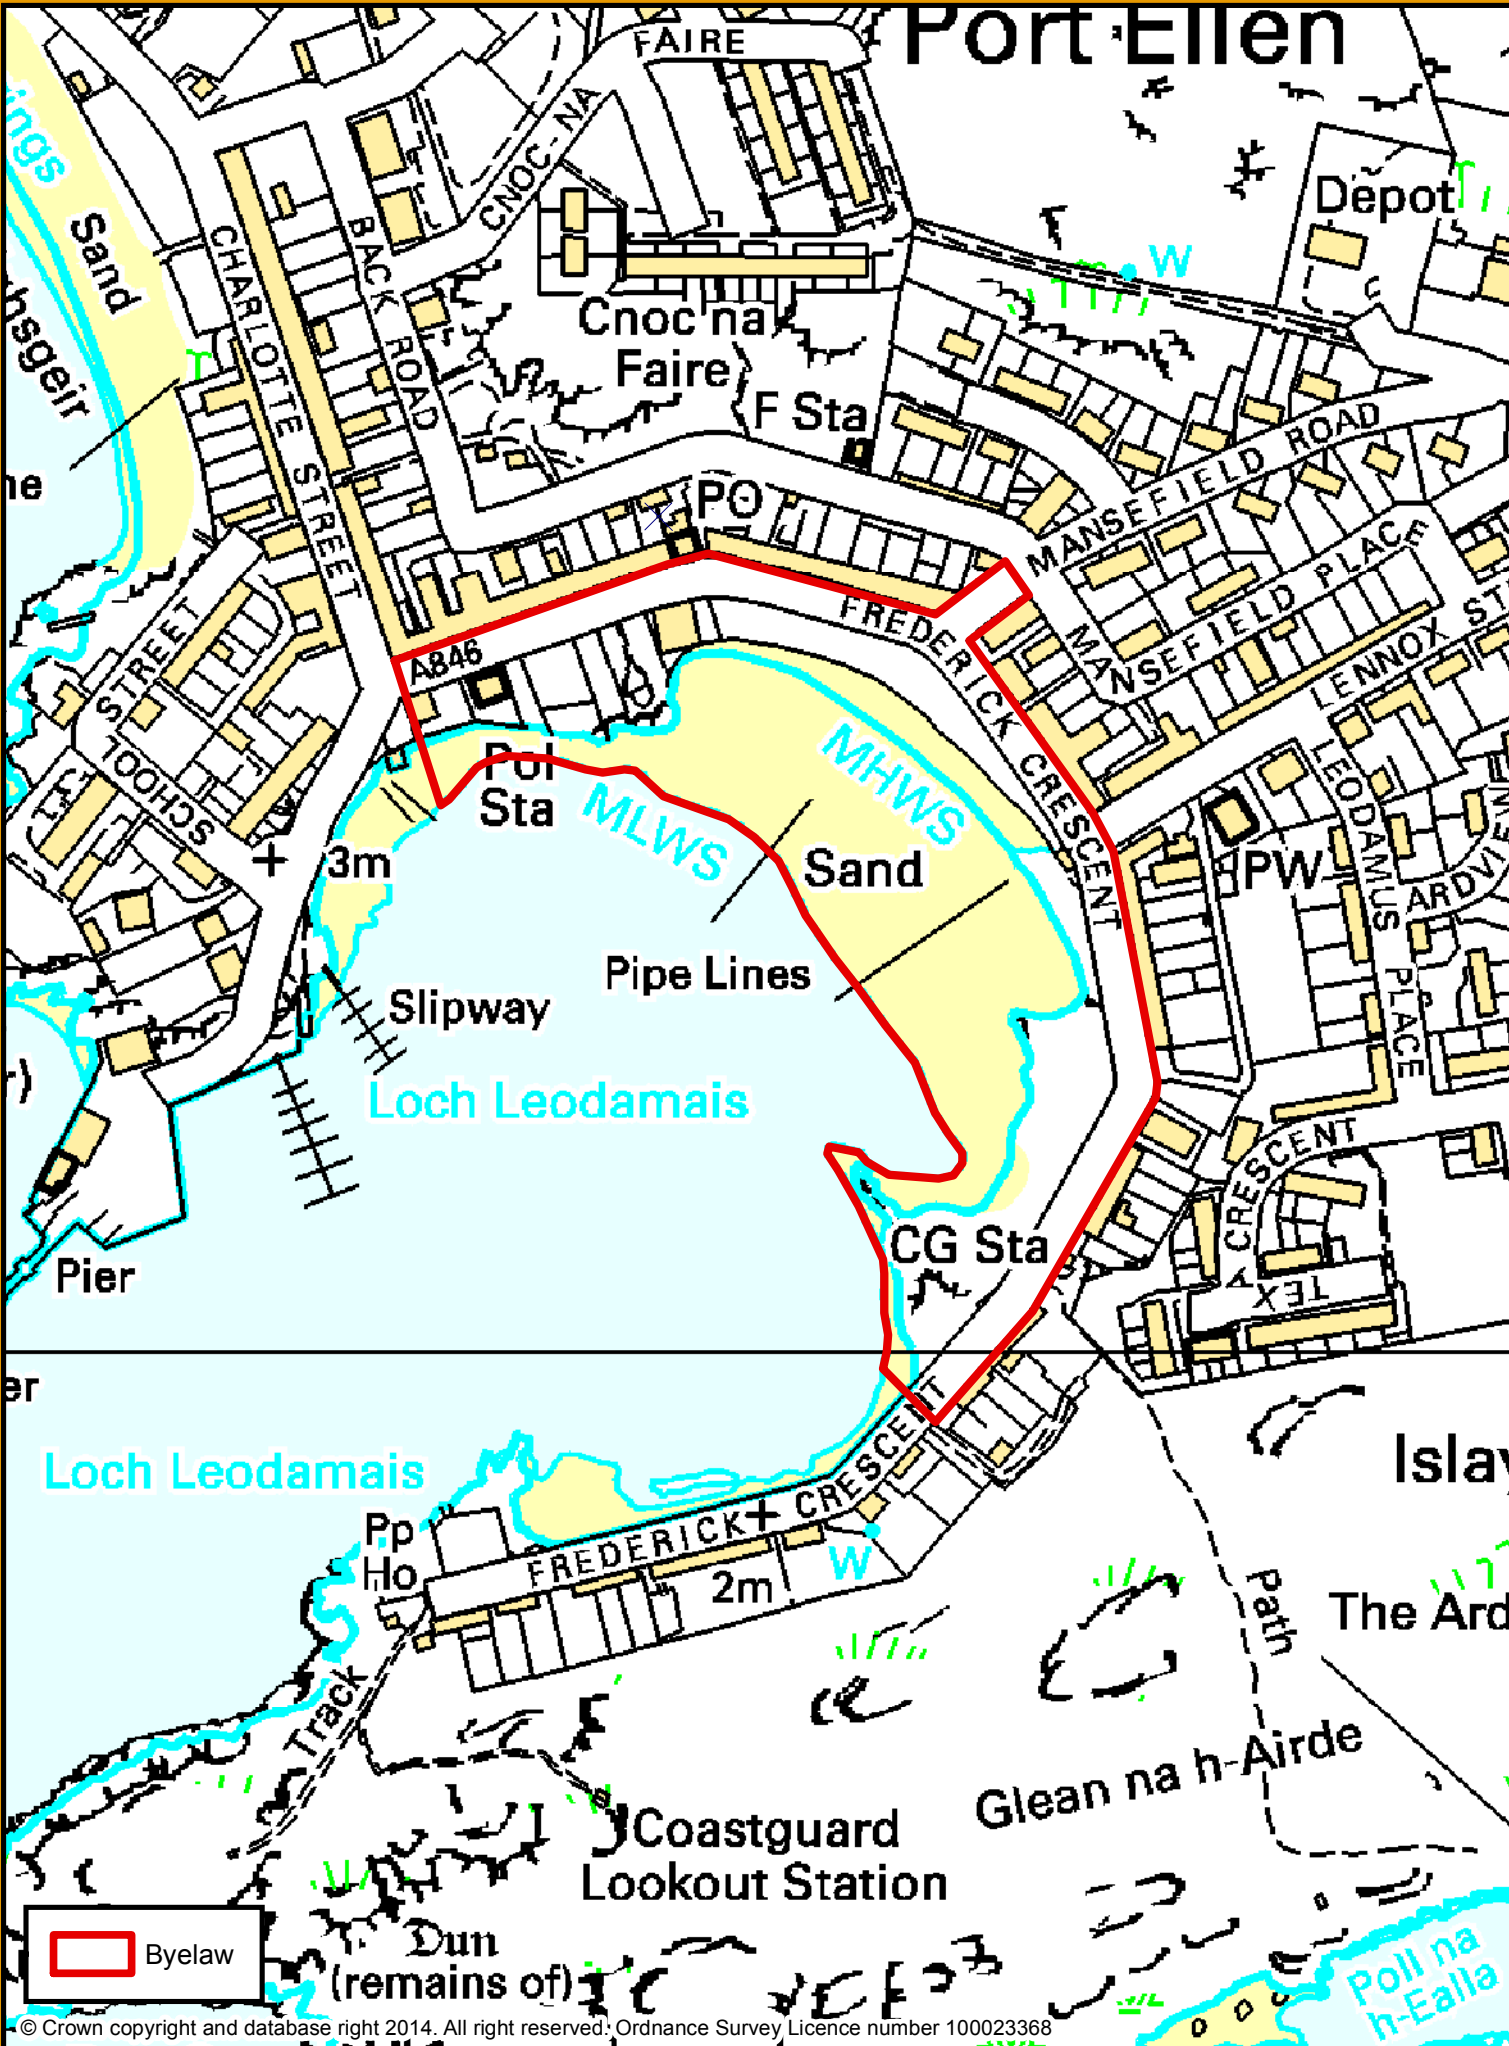

Port Ellen

© Crown copyright and database right 2014. All right reserved: Ordnance Survey Licence number 100023368