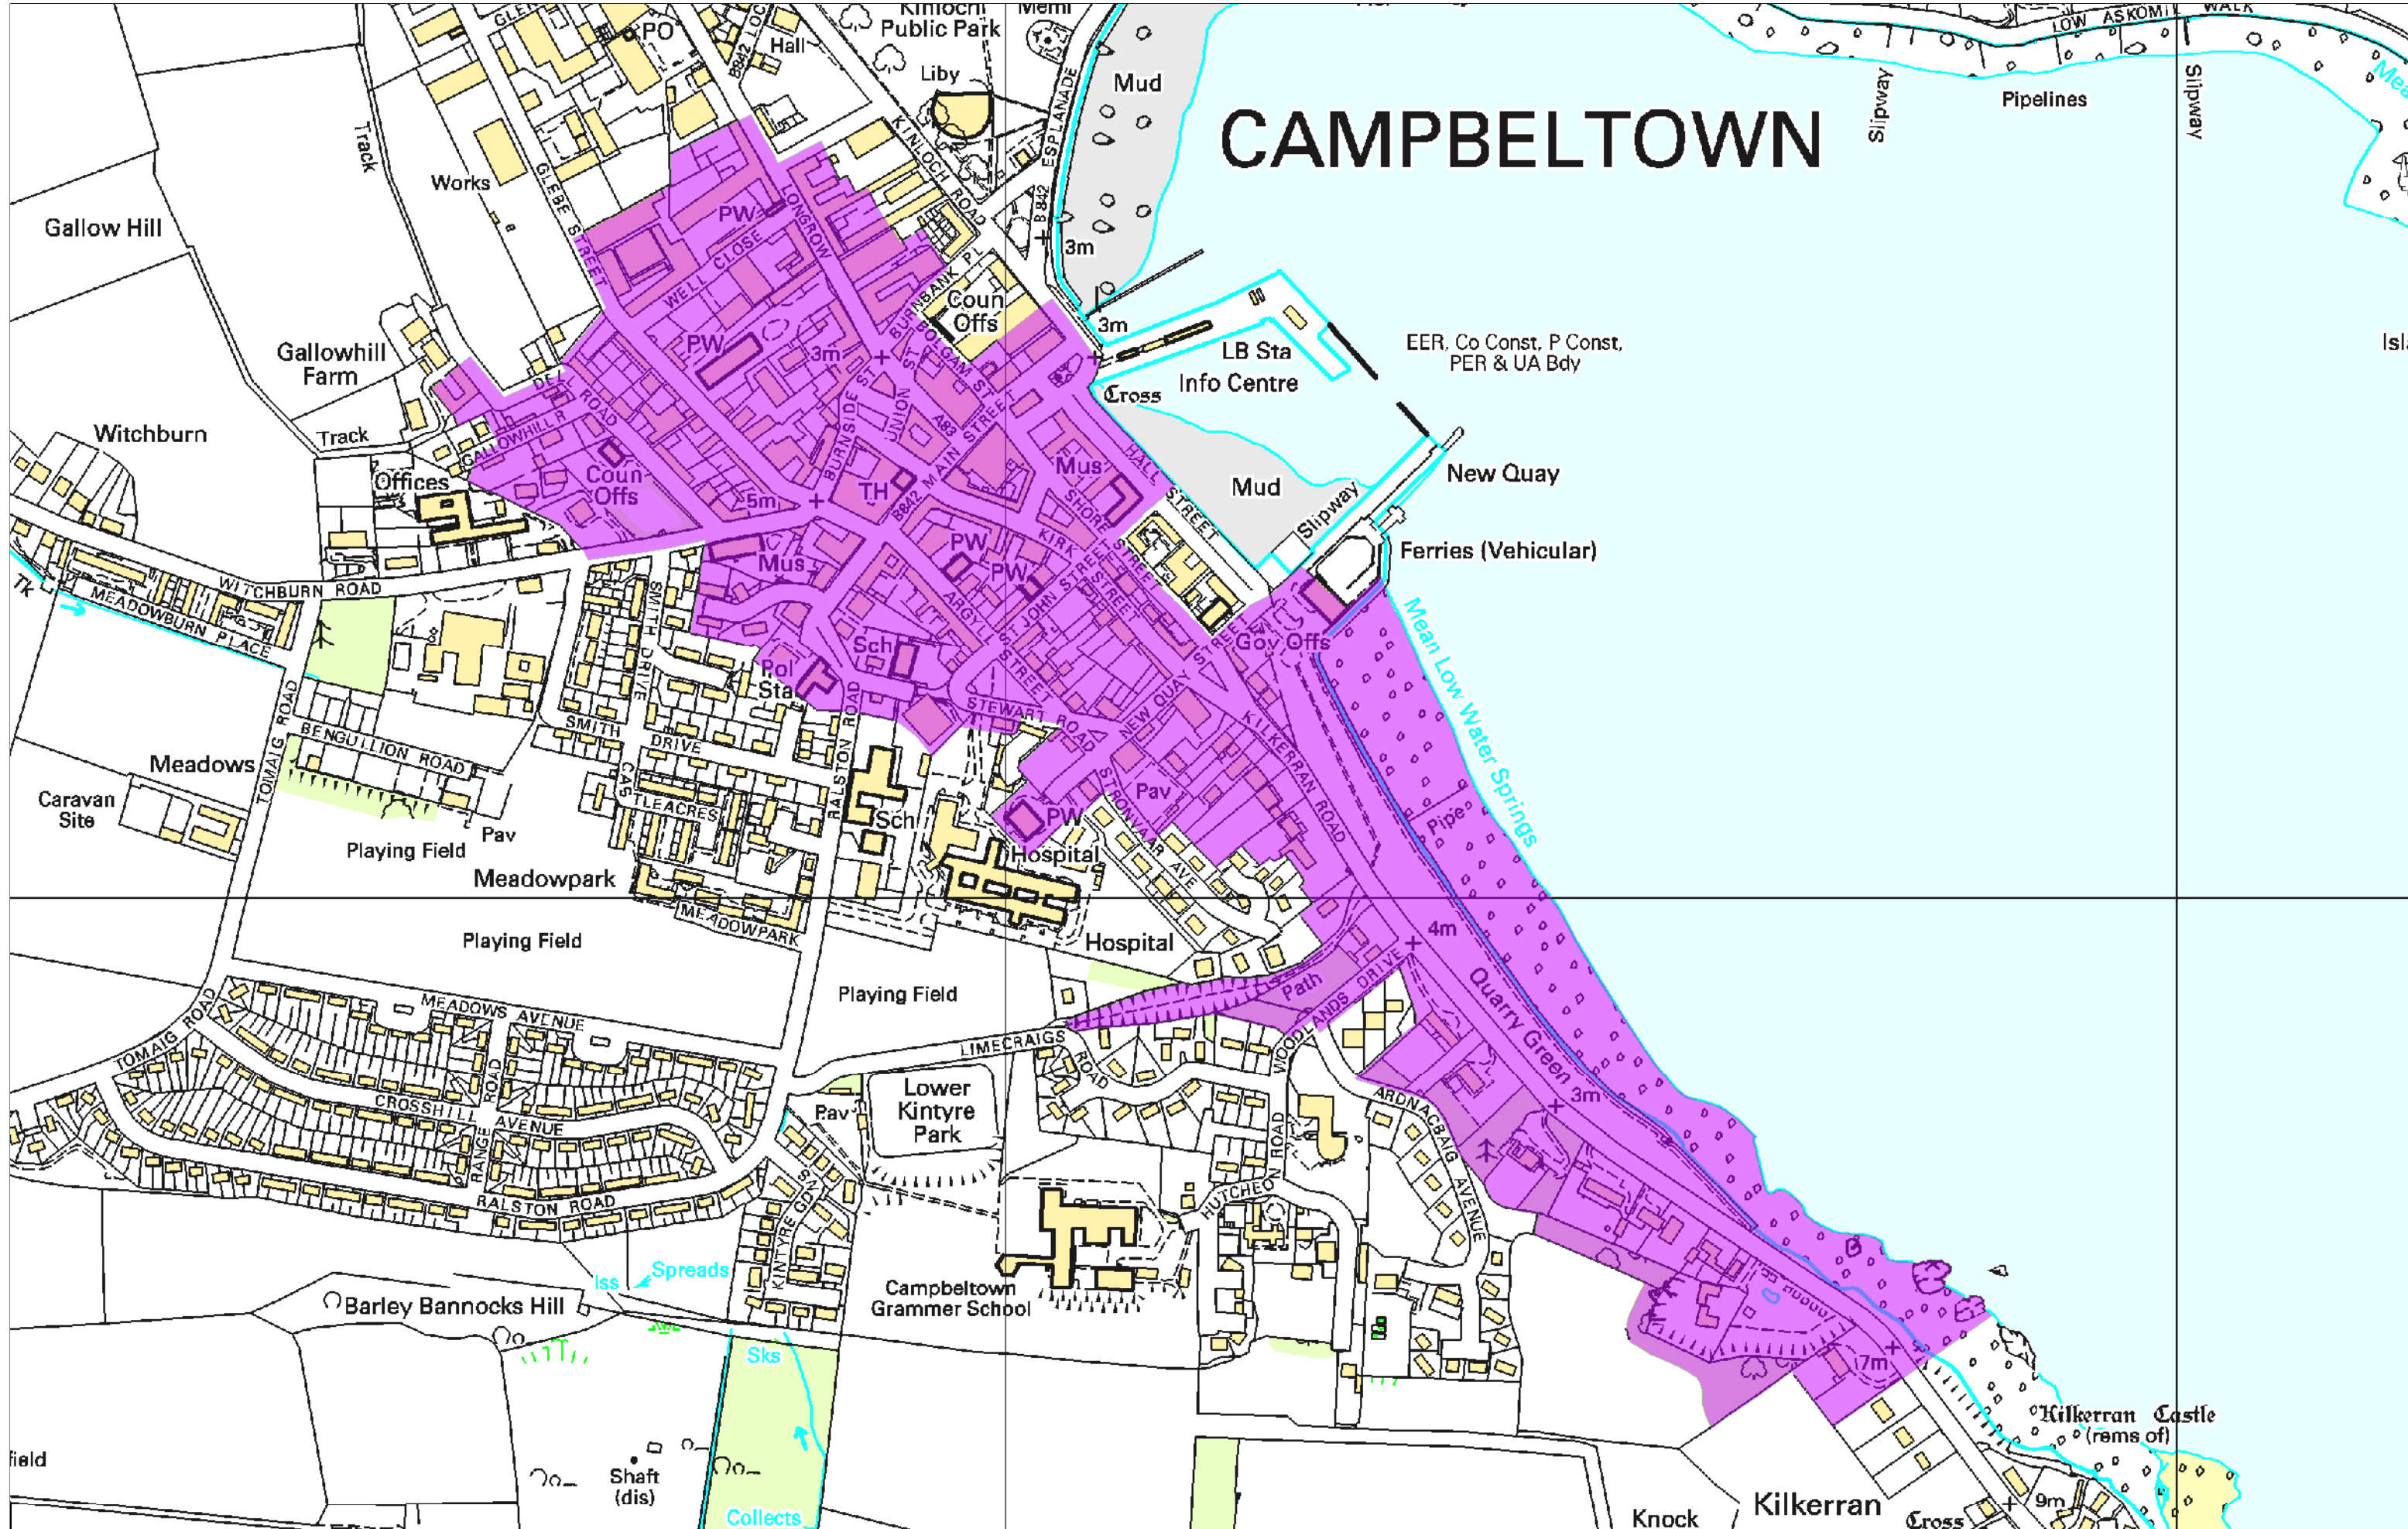

CAMPBELTOWN

Conservation Areas Campbeltown

Reproduced by permission of Ordnance Survey on behalf of HMSO. © Crown copyright and database right 2011. All right reserved. Ordnance Survey Licence number 100023368