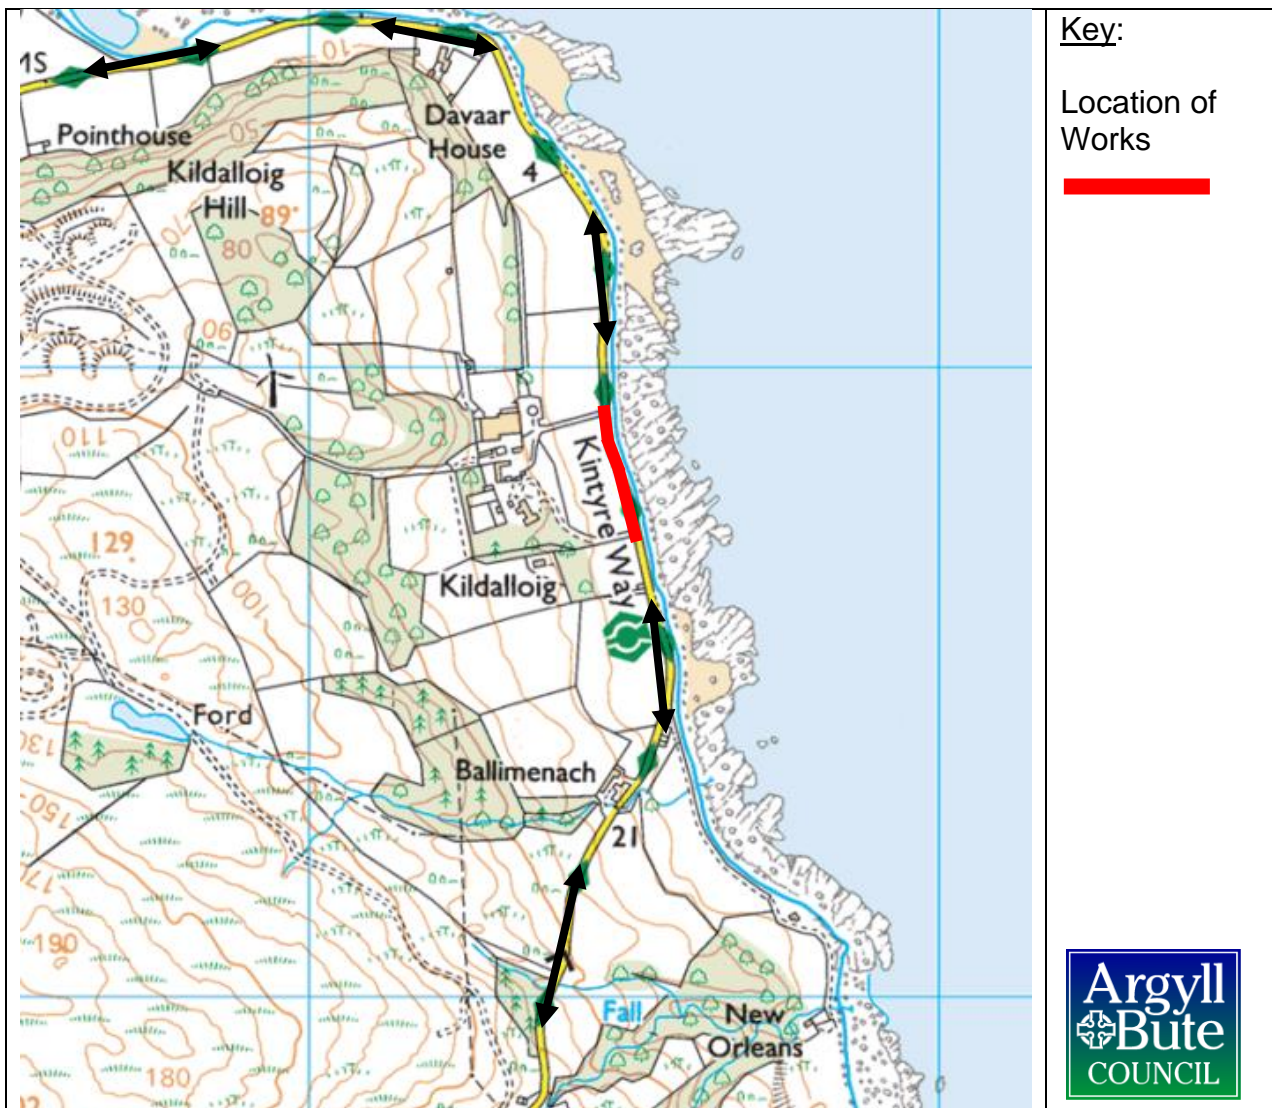

PUBLIC NOTICE

Argyll and Bute Council

TEMPORARY RESTRICTION TO USE OF ROAD

Notice is hereby given that under Section 14(1)(a) of the Road Traffic Regulation Act 1984, as amended by the Road Traffic (Temporary Restrictions) Act 1991, use of the following road by the undernoted classes of vehicle will be prohibited for the stated period of time.

Name of Road/Extent of Restriction: Campbeltown-Polliwilline-Machrimore Road from its junction with the B842 at Machrimore eastwards, northwards then westwards to its junction with New Quay Street for a distance of 19.18 kilometres or thereby.

Alternative Route: B842, C019 and vice versa.

Type of Restrictions: Emergency Prohibition of Traffic.

Period of Restriction/Closure: When indicated by signs from 0001 hours 30th October 2024 to 2359 hours 20th November 2024 or until the works are complete whichever is earliest.

Reason for Restriction/Closure: Emergency works on or near the road.

Classes of Vehicles prohibited: All vehicles except those involved in the works.

Exceptions will apply to vehicles requiring access/egress to/from affected properties and emergency services vehicles. Note: There is no through passage at Kildalloig Farm.

Enquiries to: James Ross, Traffic Development Officer.
Tel. 01546604655 or email: James.Ross@argyll-bute.gov.uk