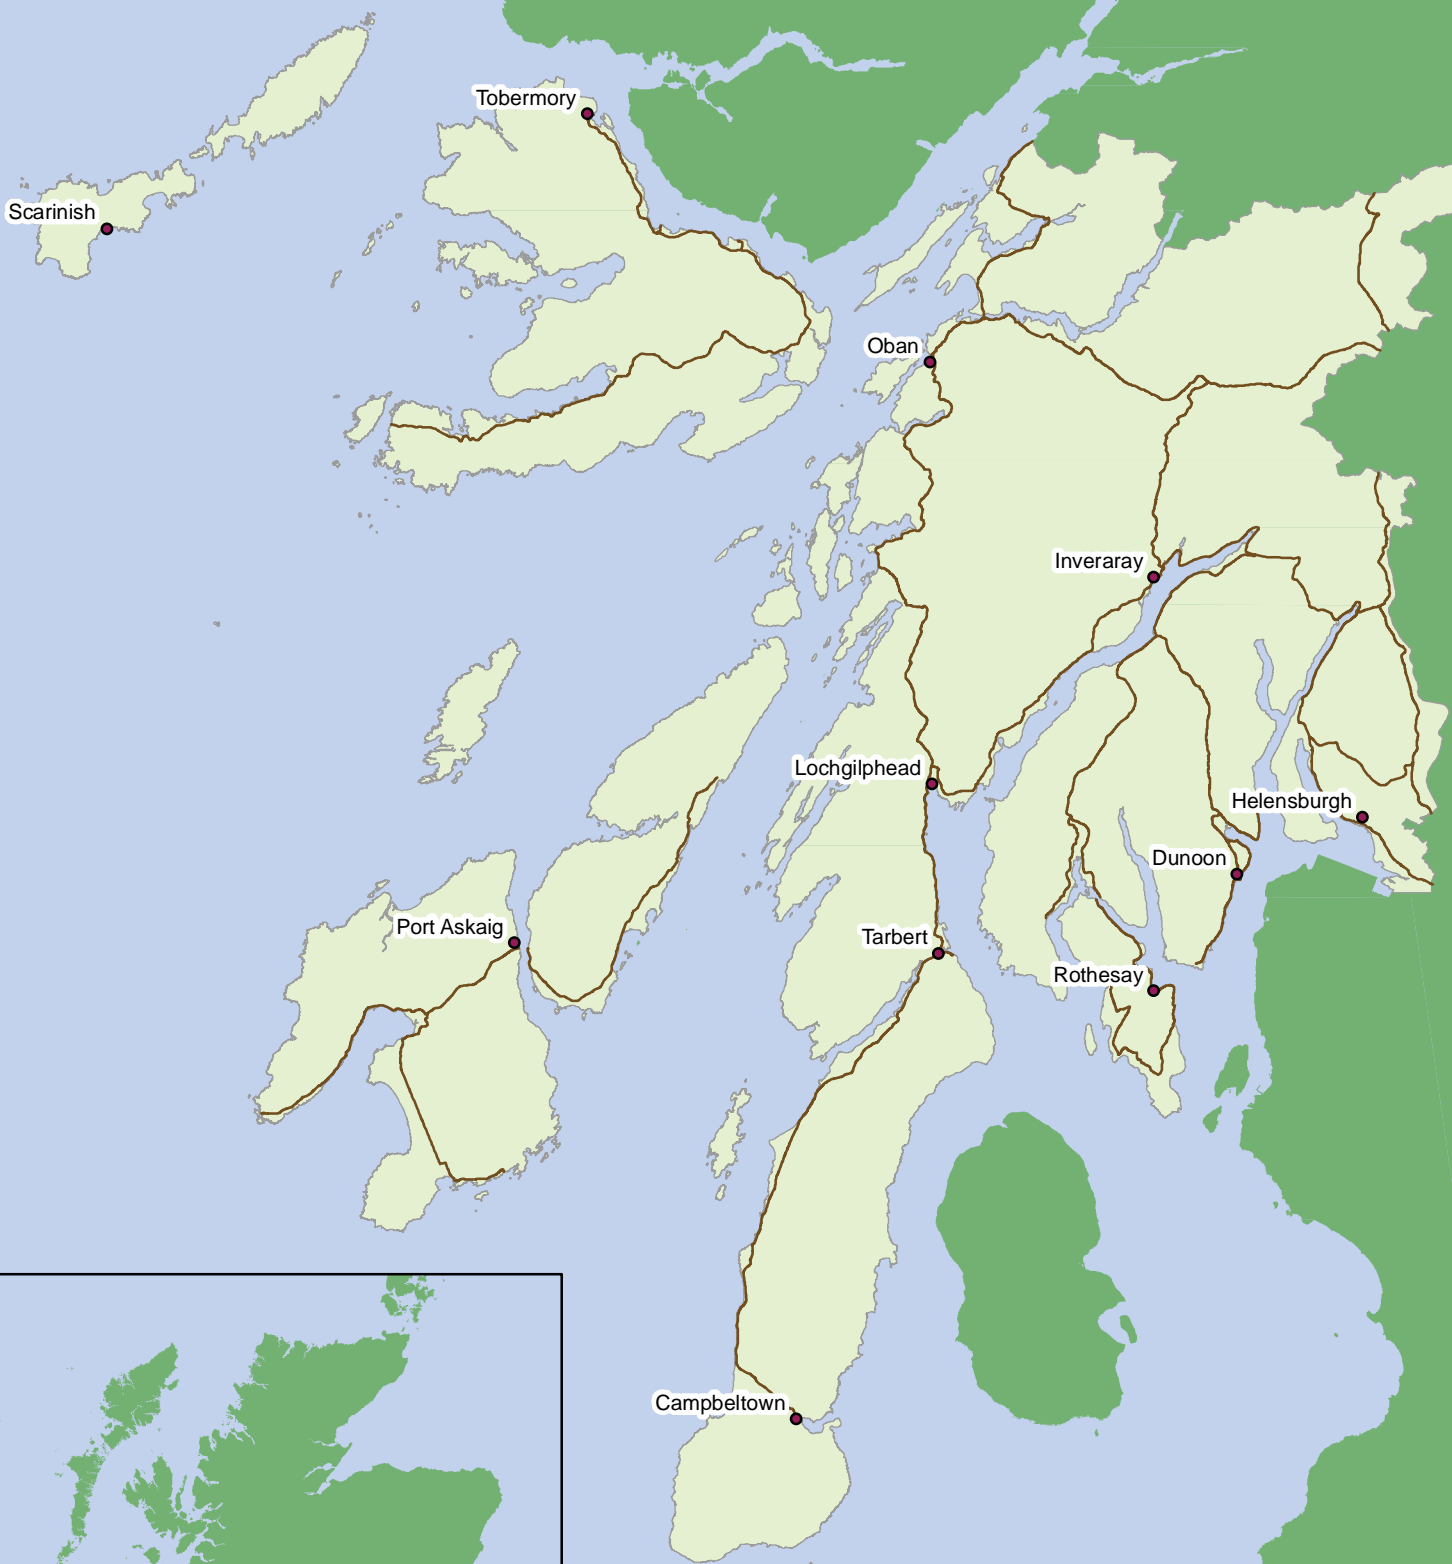

# ARGYLL AND BUTE AREA

0 2.5 5 10 15 20 Miles

This map is reproduced from Ordnance Survey material with the permission of Ordnance Survey on behalf of the Controller of Her Majesty's Stationery Office © Crown copyright. Unauthorised reproduction infringes Crown copyright and may lead to prosecution or civil proceedings. Argyll and Bute Council, License Number 100023368, 2005.