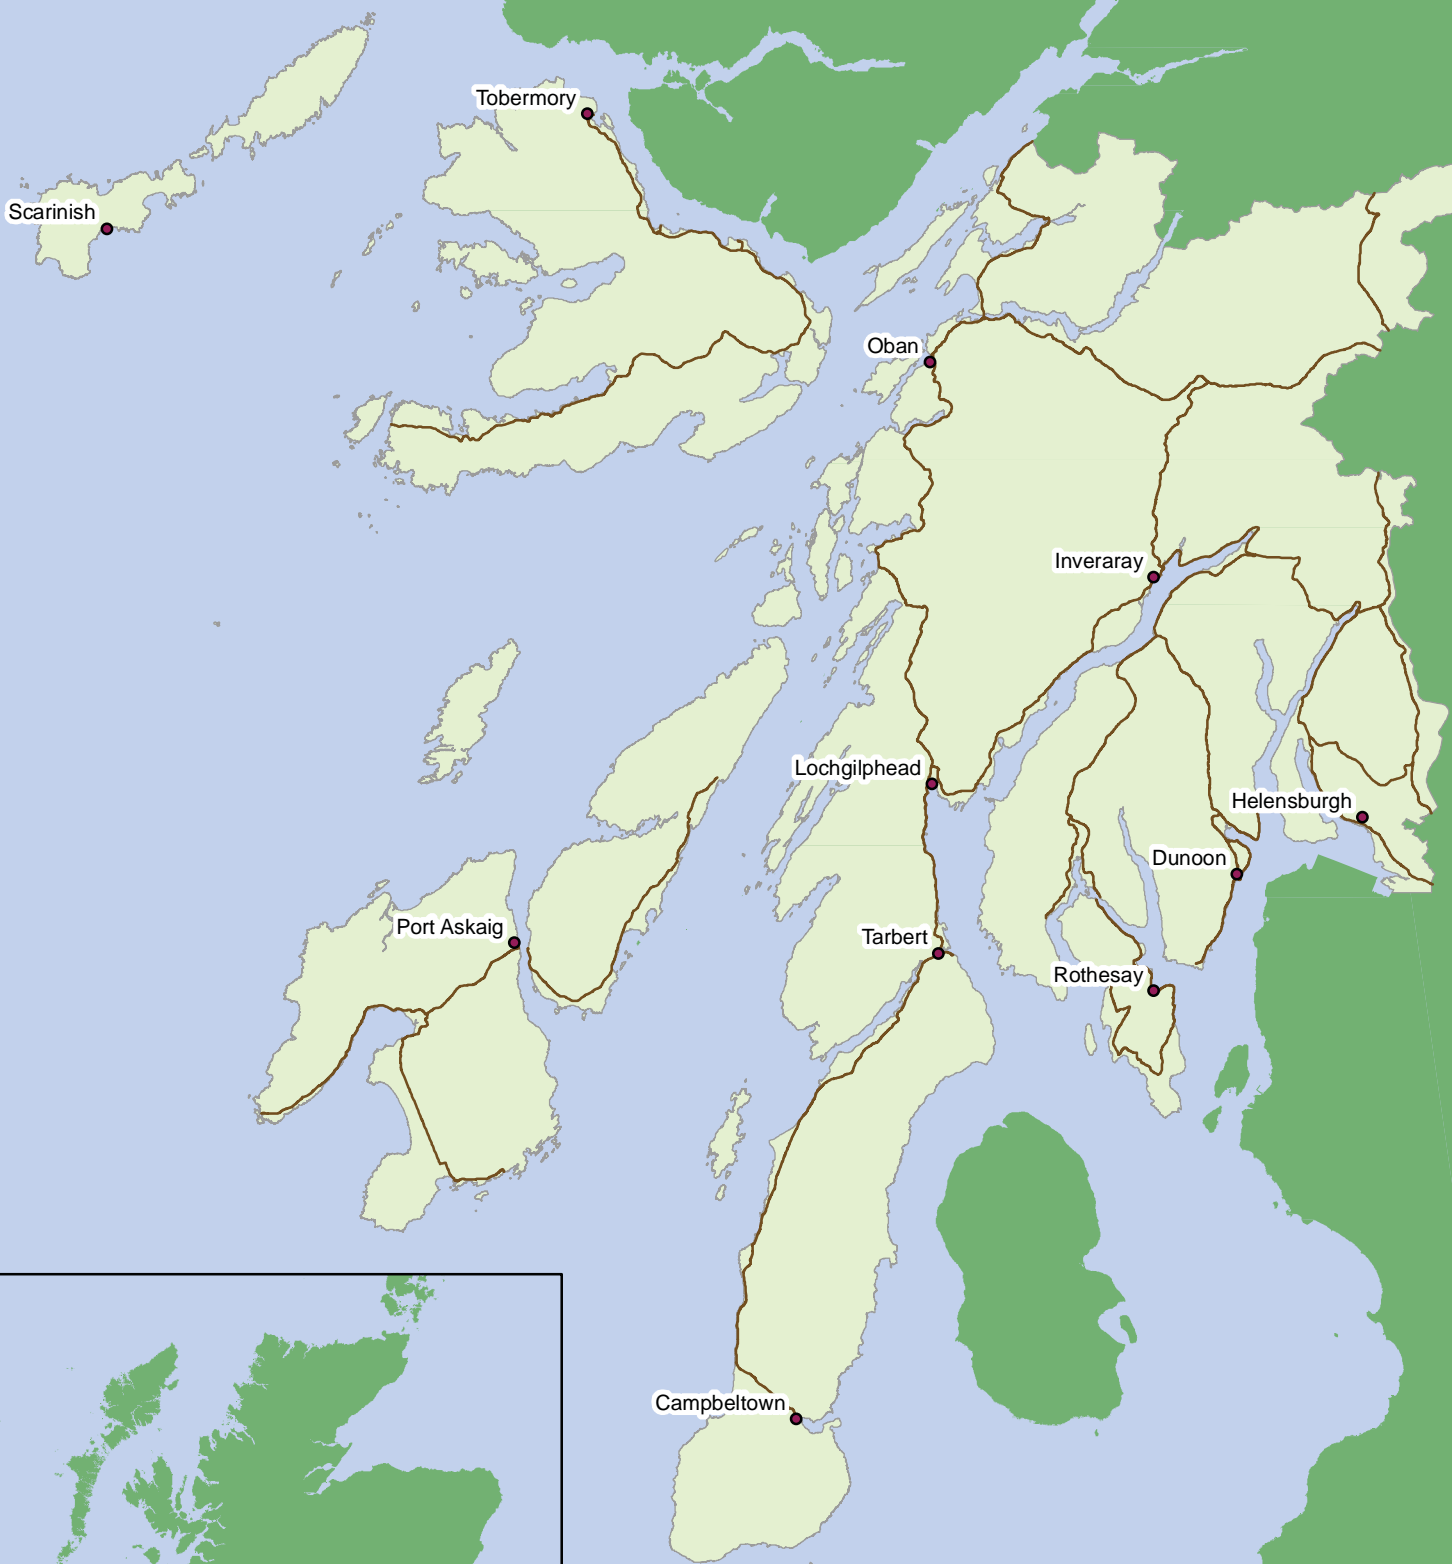

ARGYLL AND BUTE AREA

0 2.5 5 10 15 20 Miles

This map is reproduced from Ordnance Survey material with the permission of Ordnance Survey on behalf of the Controller of Her Majesty's Stationery Office © Crown copyright. Unauthorised reproduction infringes Crown copyright and may lead to prosecution or civil proceedings. Argyll and Bute Council, License Number 100023368, 2005.