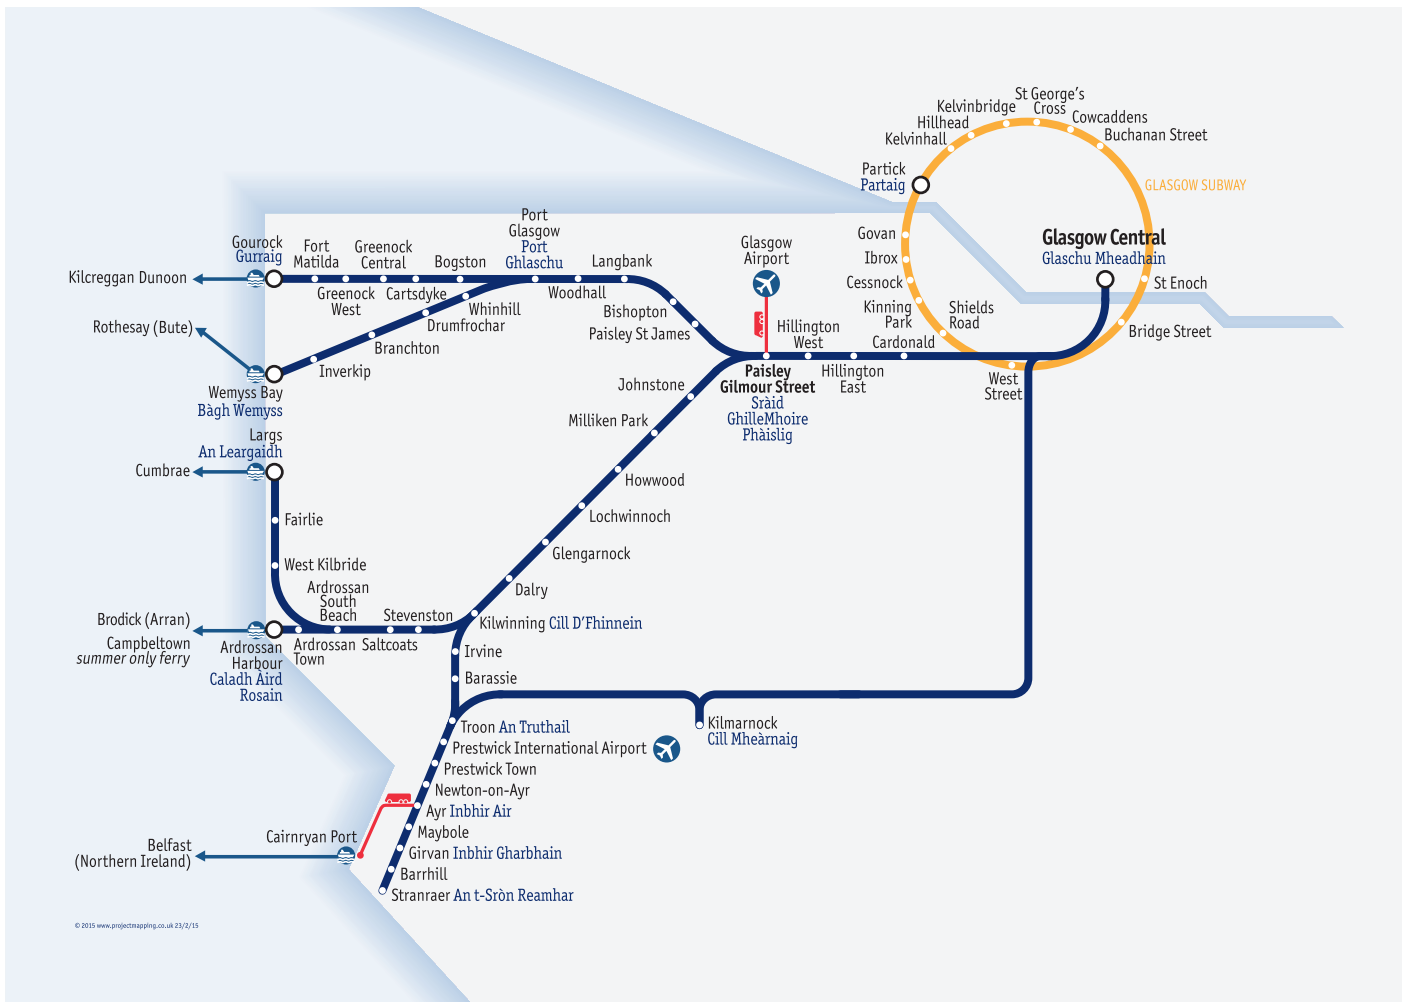

Ferry connections

Customers are advised that train connections with ferries are not guaranteed as some trains arrive or depart with less than the necessary transfer time. These are as follows-

- Ardrossan Harbour for Brodick and Campbeltown- 15 minutes
- Wemyss Bay for Rothesay - 10 minutes
- Gourock for Dunoon and Kilcreggan - 8 minutes.

Ferry connections from Gourock to Dunoon or Kilcreggan, Wemyss Bay to Rothesay, Largs to Cumbrae and Ardrossan to Brodick or Campbeltown are operated by Caledonian MacBrayne, timetable information can be obtained from www.calmac.co.uk or by calling **0800 066 5000**

Northern Ireland Rail and Sail- the bus service from Ayr to Cairnryan Port is operated by Dodds of Troon and the Ferry Service from Cairnryan Port to Belfast is operated by Stena Line, information can be obtained from <https://www.scotrail.co.uk/tickets/combined-tickets-travel-passes/rail-and-sail>, www.stenaline.co.uk or www.doddssoftroon.com